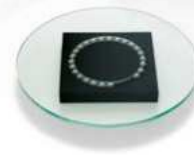

32 cm (h)

Design: Andreas Ostwald

119004 | VE 8 | 39,90

LAZY SUSI

Drehteller
Glas, Edelstahl,
pulverbeschichtet
Rotating plate
glass, stainless steel,
powdercoated

35 cm Ø

123087 | VE 2 | 149,00

BOAT